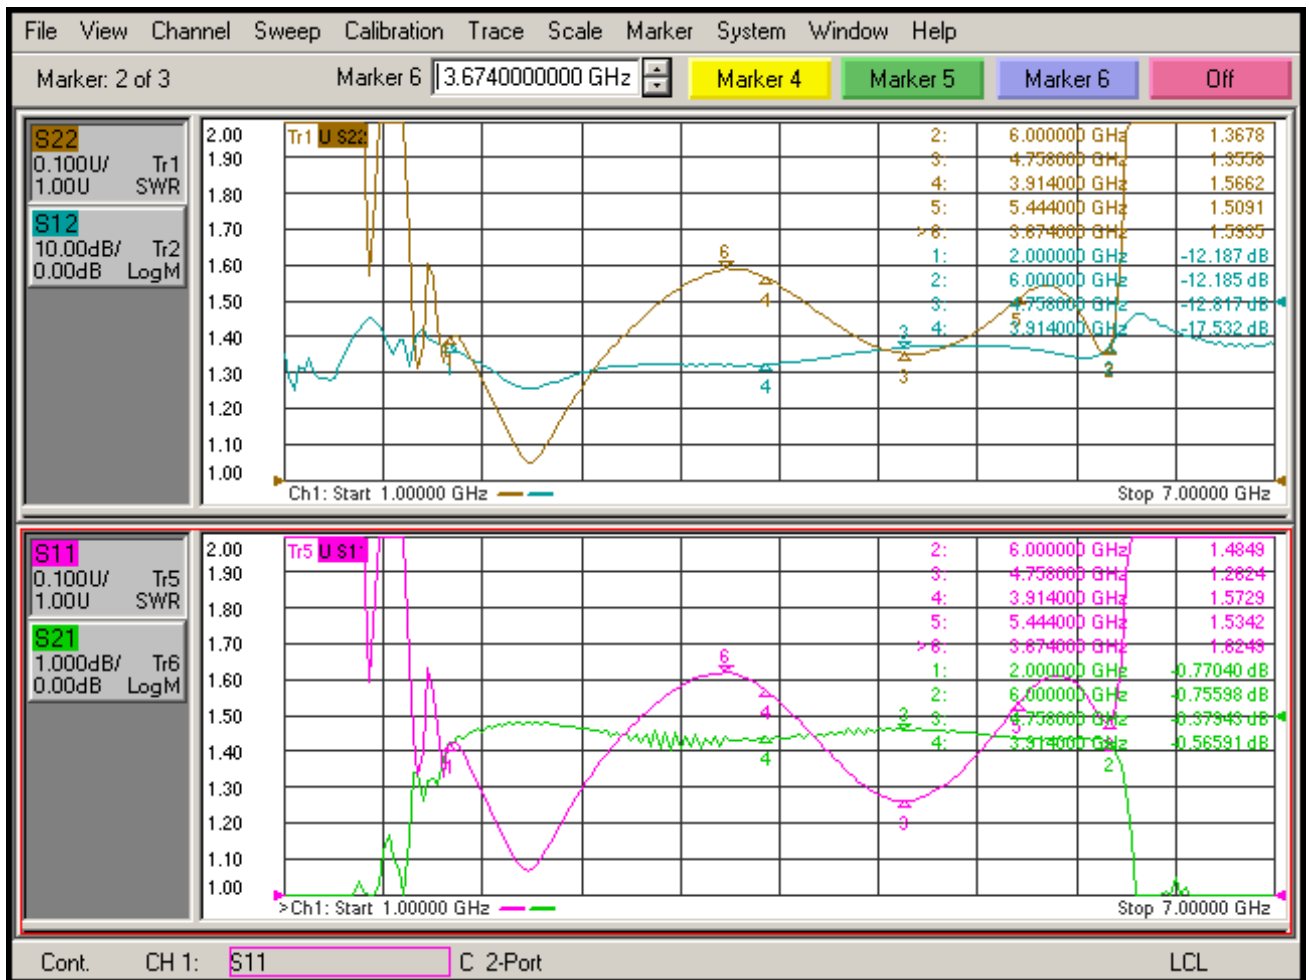

成都利德尔科技有限公司 ChengDu Leader Microwave Technology Co.,Ltd

电话: 028-65199117   传真: 028-65199116

<http://www.leadermicrowave.com>   sales@leader-mw.com

TEL: +86-28-65199117   FAX: +86-28-65199116

Add: 中国 成都市成华区华翰路 89 号 610000

No.89,Huahan Road, chenghua Zone Chengdu, Sichuan China   Zip Code:610000