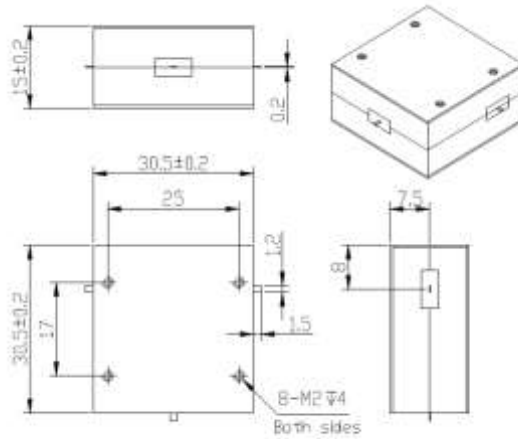

Test data

成都利德尔科技有限公司 ChengDu Leader Microwave Technology Co.,Ltd

电话: 028-65199117   传真: 028-65199116

<http://www.leadermicrowave.com>   sales@leader-mw.com

TEL: +86-28-65199117   FAX: +86-28-65199116

Add: 中国 成都市成华区华翰路 89 号 610000

No.89,Huahan Road, chenghua Zone Chengdu, Sichuan China   Zip Code:610000